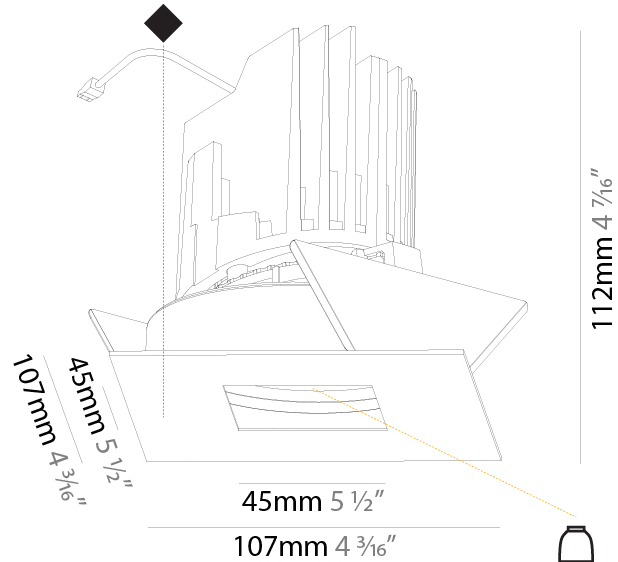

PHYSICAL

Shape: Square
Length (mm): 107
Length (in): 4 ³/₁₆"
Width (mm): 107
Width (in): 4 ³/₁₆"
Depth (mm): 112
Depth (in): 4 ⁷/₁₆"
Ceiling Thickness (mm): 10 / 12.5 / 15
Ceiling Thickness (in): 3/8 or 1/2 or 9/16
Min. Recessing Depth (mm): 130
Min. Recessing Depth (in): 5 ¹/₈"
Light Distribution: Adjustable / Downlight
Weight (kg): 0.479
Weight (lbs): 1.06
Fixture Finish: SSR / BKV / CWI / CRY / HAB / UFT / ITA / RUA / FTG / MYG / LOD / PUS / FRO / FUP / KIA / POP / BLS / SPG / MEY / GOH / GUM / CHC / COM / ABZ / JAG / OBR / MOS / ROR
Fixture Material: Aluminum Die Cast
Cut-out Measurements: 98mm / 3 7/8"

ELECTRICAL

Lamp Type: LED (Zhaga Standard)
Input Wattage (W): 16.5
Total Output Wattage (W): 14
Dimming: Tri-Mode (Non-Dimming and Phase Dimming (120Vac only) and 0-10V Dimming)
Driver Included: No
Driver Location: Recessed Housing
Driver Type: Constant Current - Universal
Driver Class: Class 2
Housing: See components
Input Voltage (V): 120 - 277
Constant Current (MA): 500

LED

Number of LEDs: 1
Color Temperature (°K): 2700 / 3000 / 3500 / 4000
Max. Delivered Lumen (lm): 940 / 980 / 1029 / 1050
Nominal Lumen (lm): 1386 / 1438 / 1511 / 1542
CRI: >90 CRI
Lamp Life (hrs): 50000

OPTICAL

Reflector°: 20 / 40 / 60
Adjustability: Rotational 355°; Tilt 30°

RATINGS AND CERTIFICATIONS

Certified By: Certified for North American Standards
IP rating: IP20

PROJECT
TYPE
SPECIFIER
QUANTITY
DATE