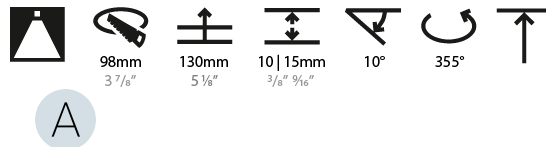

PHYSICAL

Shape: Round
Diameter (mm): 107
Diameter (in): 4 ³/₁₆
Height (mm): 112
Height (in): 4 ⁷/₁₆
Ceiling Thickness (mm): 10 / 12.5 / 15
Ceiling Thickness (in): 3/8 or 1/2 or 9/16
Min. Recessing Depth (mm): 130
Min. Recessing Depth (in): 5 ¹/₈
Light Distribution: Adjustable / Downlight
Weight (kg): 0.485
Weight (lbs): 1.07
Fixture Finish: SSR / BKV / CWI / CRY / HAB / UFT / ITA / RUA / FTG / MYG / LOD / PUS / FRO / FUP / KIA / POP / BLS / SPG / MEY / GOH / GUM / CHC / COM / ABZ / JAG / OBR / MOS / ROR
Fixture Material: Aluminum Die Cast
Cut-out Measurements: 98mm / 3 7/8"

ELECTRICAL

Lamp Type: LED (Zhaga Standard)
Input Wattage (W): 15.5
Total Output Wattage (W): 13
Dimming: Tri-Mode (Non-Dimming and Phase Dimming (120Vac only) and 0-10V Dimming)
Driver Included: No
Driver Location: Recessed Housing
Driver Type: Constant Current - Universal
Driver Class: Class 2
Housing: See components
Input Voltage (V): 120 - 277
Constant Current (MA): 500

LED

Number of LEDs: 1
Color Temperature (°K): 2700 / 3000 / 3500 / 4000
Max. Delivered Lumen (lm): 940 / 980 / 1029 / 1050
Nominal Lumen (lm): 1386 / 1438 / 1511 / 1542
CRI: >90 CRI
Lamp Life (hrs): 50000

OPTICAL

Reflector: 20 / 40 / 60
Adjustability: Rotational 355°; Tilt 10°

RATINGS AND CERTIFICATIONS

Certified By: Certified for North American Standards
IP rating: IP20